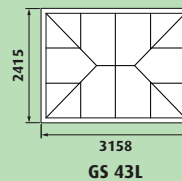

The Kensington / Malaga Range