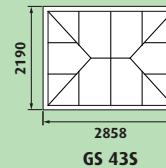

The Kensington / Malaga Range