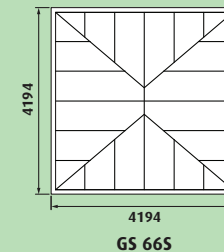

The Langley / Altea Range