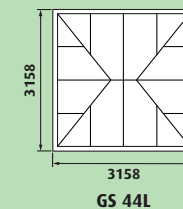

The Langley / Altea Range