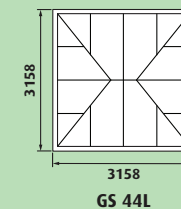

The Langley / Altea Range