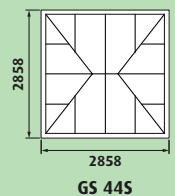

The Langley / Altea Range