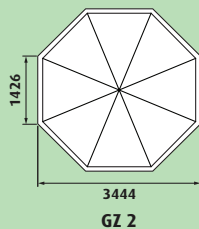

The Coniston / Marbella Range