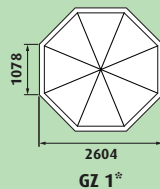

The Coniston / Marbella Range