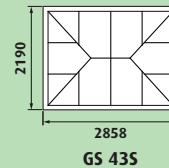

The Kensington / Malaga Range