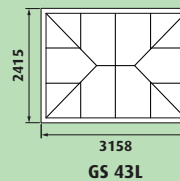

The Kensington / Malaga Range